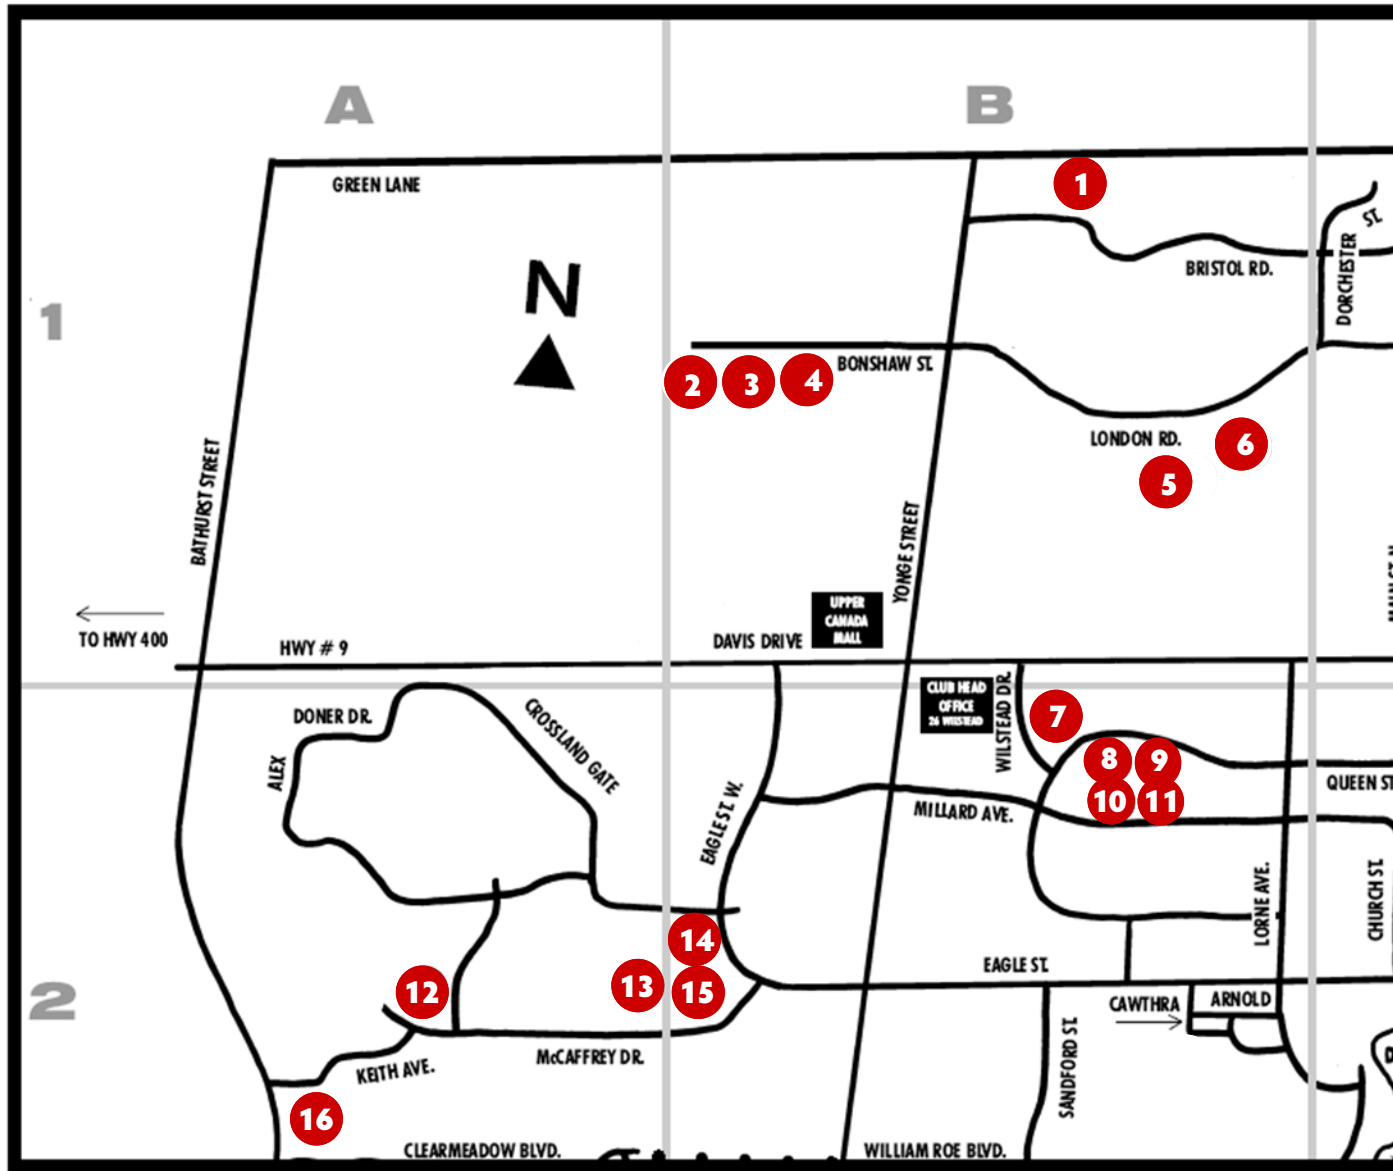

Soccer Fields—**NORTHWEST** NEWMARKET

1. Dr. J.M. Denison SS
2. Bonshaw Avenue Park MINI
3. Bonshaw Avenue Park WEST
4. Bonshaw Avenue Park EAST
5. Canadian Martyrs CES / Rogers Park
6. Canadian Martyrs CES / Rogers Park
7. JLR Bell PS
8. Haskett Park 1 (*northwest field*)
9. Haskett Park 4 (*northeast field*)
10. Haskett Park 2 (*southwest field*)
11. Haskett Park 3 (*southeast field*)
12. Persechini Park
13. Ray Twinney Complex 1 (*has lights*)
14. Ray Twinney Complex 3
15. Ray Twinney Complex 2 (*on hill*)
16. St. Nicholas CES